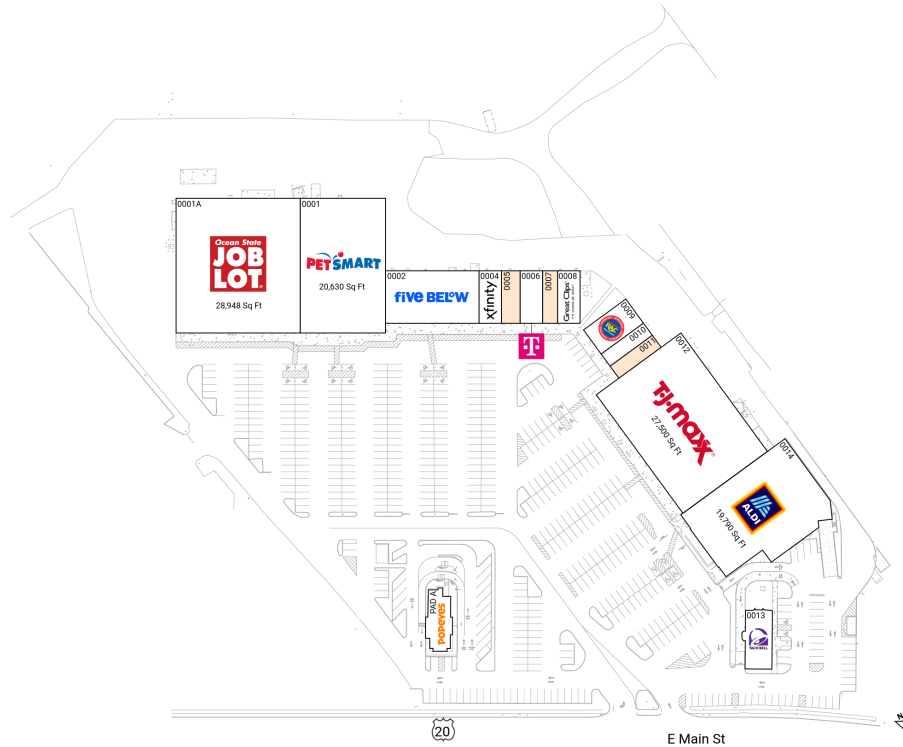

Westgate Plaza

261 East Main Street | Westfield, MA 01085

Hampden County Springfield, MA 125,403 Sq Ft

42.1135, -72.7299

Available Spaces

0005	1,750 Sq Ft	360°	0011	1,400 Sq Ft	360°
0007	1,400 Sq Ft	360°			

Current Tenants

Space size listed in square feet

0001	PetSmart	20,630
0001A	Ocean State Job Lot	28,948
0002	Five Below	8,750
0004	XFINITY by Comcast	2,100
0006	T-Mobile	2,100
0008	Great Clips	1,485
0009	Rent-A-Center	2,800
0010	Bee-Shine Spa	1,400
0012	T.J. Maxx	27,500
0013	Taco Bell	2,950
0014	ALDI	19,790
PAD A	Popeyes Louisiana Kitchen	2,400

This site plan is for illustrative and information purposes only, showing the general layout of the shopping center; and is not a legal survey. Brixmor makes no representation or warranty that the shopping center is exactly as depicted as site conditions and tenant mix are subject to change over time.